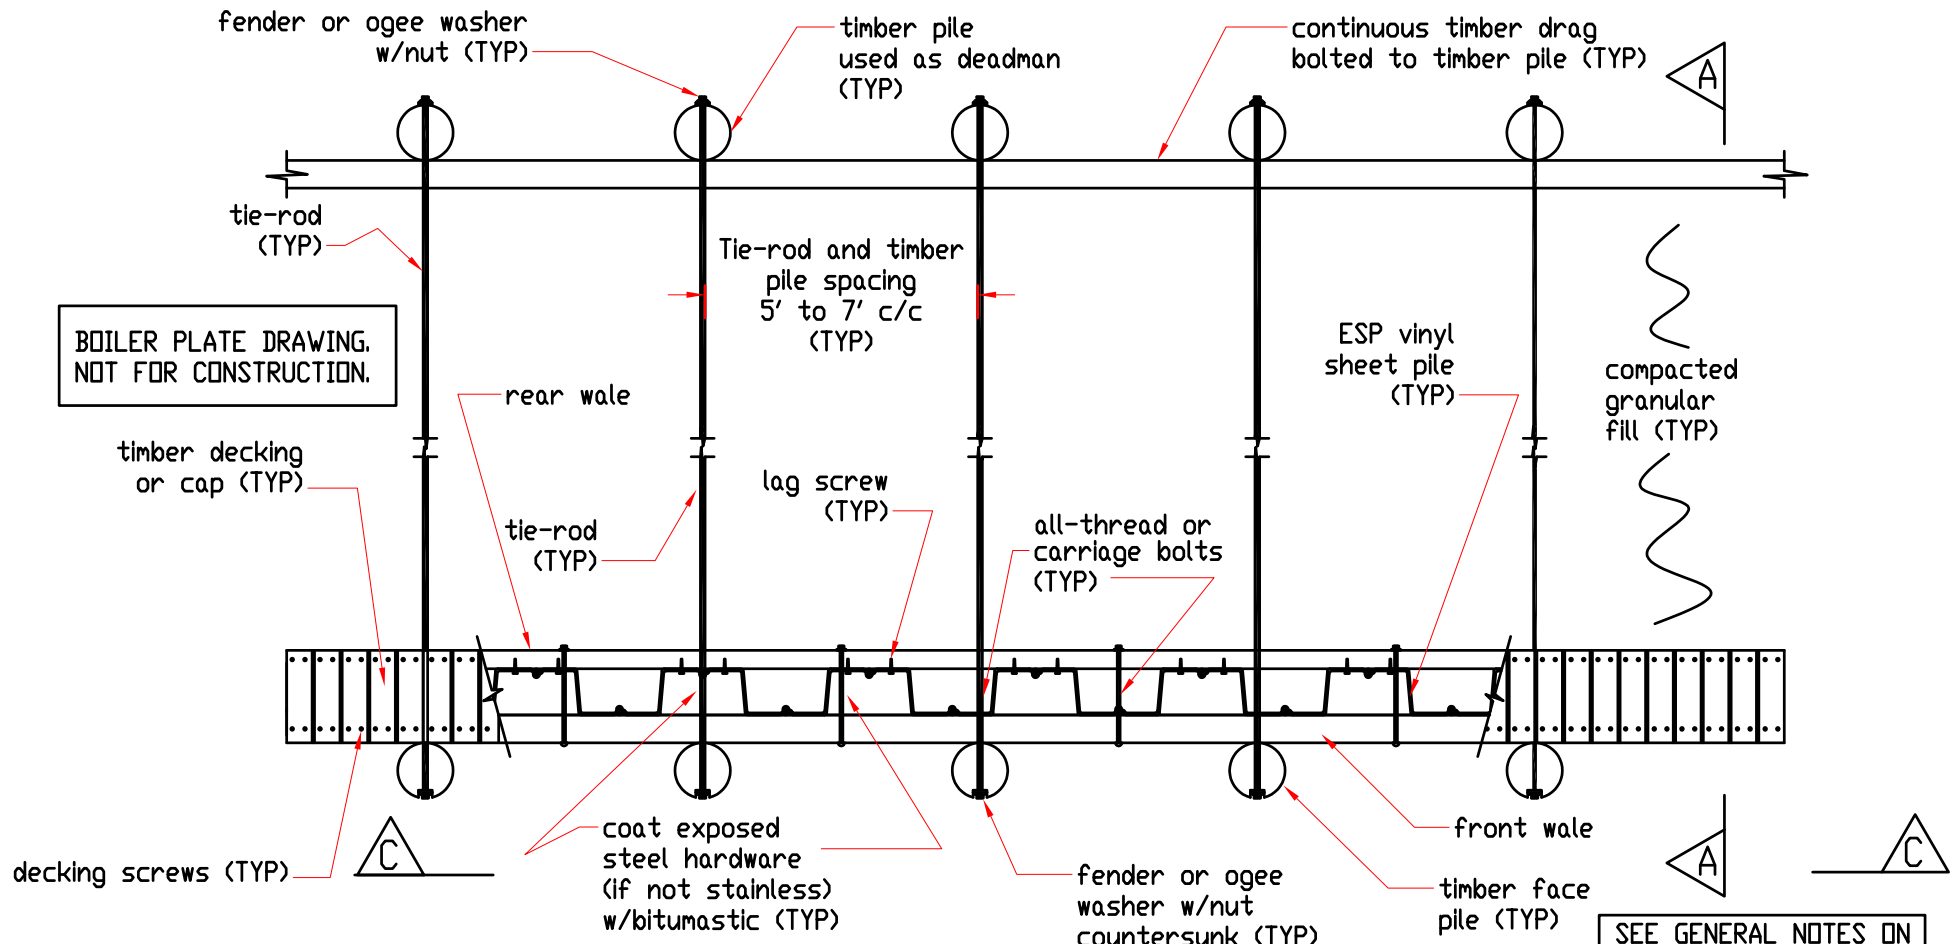

FNAME

REVDATE

USER

**BOILER PLATE DRAWING.  
NOT FOR CONSTRUCTION.**

**SEE GENERAL NOTES ON  
OTHER SHEET**

**PLAN VIEW OF NAVY STYLE BULKHEAD (View B-B)**

**Scale:** NTS

**Date:** 8/3/05

Sheet 3 of 3

**BOILER PLATE DRAWING.  
NOT FOR CONSTRUCTION.**

Certified only with seal, signature, and date